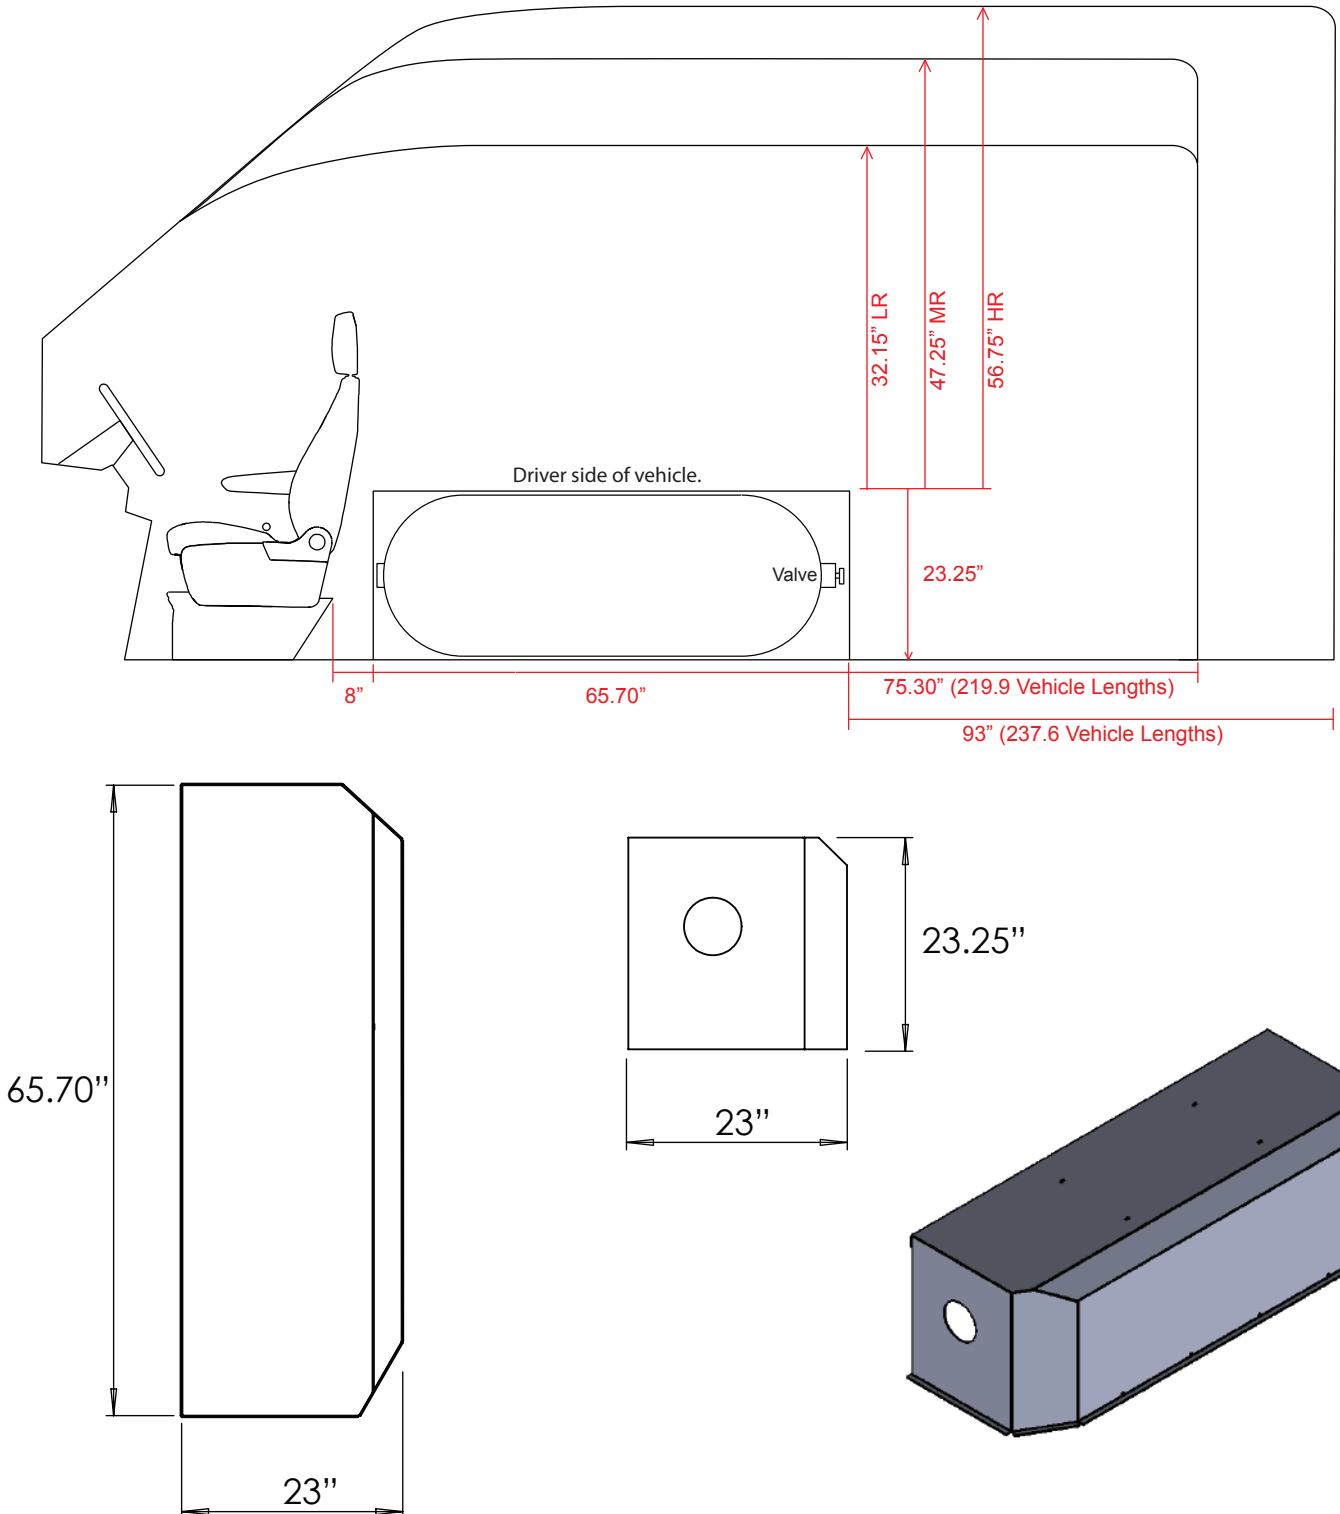

## 2021-2022 Ford CNG Cargo Transit Tank Option Front to Back Behind Driver Seat Against Side Wall.

- 21 GGE (Qty 1) 21" x 60" Type 4 CNG Tank.
- Must have 148" Wheelbase, 130" will not fit this size tank.

## 2021-2022 Ford CNG Cargo Transit Tank Option Left to Right Behind Front Driver/Passenger Seats

- 21 GGE (Qty 1) 21" x 60" Type 4 CNG Tank.