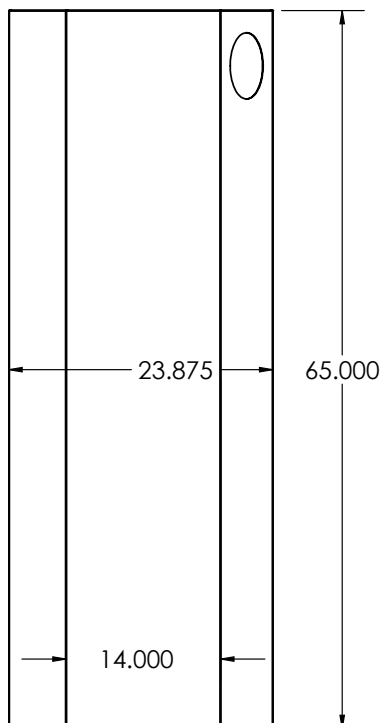

2015-17 Ford CNG CARGO Transit 3.7L Cylinder Layout

VAN (CARGO) All Vehicle Lengths & Heights

• **23.5 GGE**

One (1) 21.7" x 60" Type 4

2015-17 Ford CNG CARGO Transit 3.7L Cylinder Option

VAN (CARGO)

This configuration will not work with the 130" WB version.
Tank package installed behind drivers seat against side wall.

• **23.5 GGE**

One (1) 21.7" x 60" Type 4