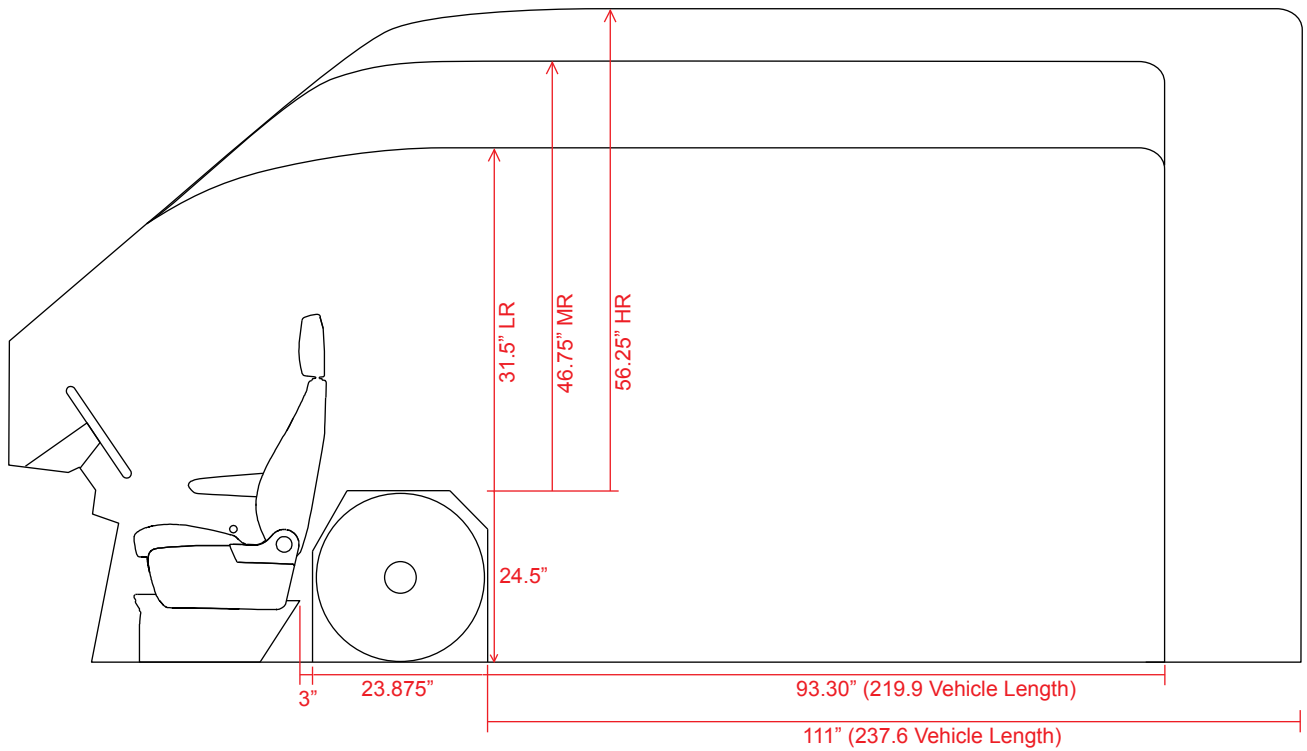

2015-17 Ford CNG CARGO Transit 3.7L Cylinder Layout

VAN (CARGO) All Vehicle Lengths & Heights

• **23.5 GGE**

One (1) 21.7" x 60" Type 4

2015-17 Ford CNG CARGO Transit 3.7L Cylinder Option

VAN (CARGO)

This configuration will not work with the 130" WB version.
Tank package installed behind drivers seat against side wall.

• **23.5 GGE**

One (1) 21.7" x 60" Type 4