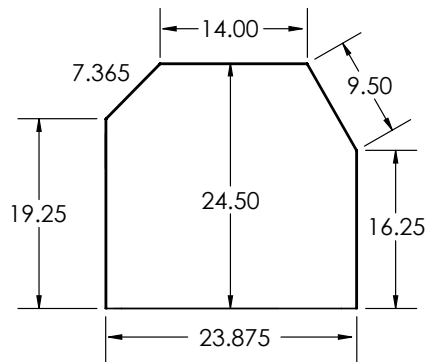

2015-17 Ford CNG CARGO Transit 3.7L Cylinder Layout

VAN (CARGO) All Vehicle Lengths & Heights

• **23.5 GGE**

One (1) 21.7" x 60" Type 4

2015-17 Ford CNG CARGO Transit 3.7L Cylinder Option

VAN (CARGO)

This configuration will not work with the 130" WB version.
Tank package installed behind drivers seat against side wall.

• **23.5 GGE**

One (1) 21.7" x 60" Type 4